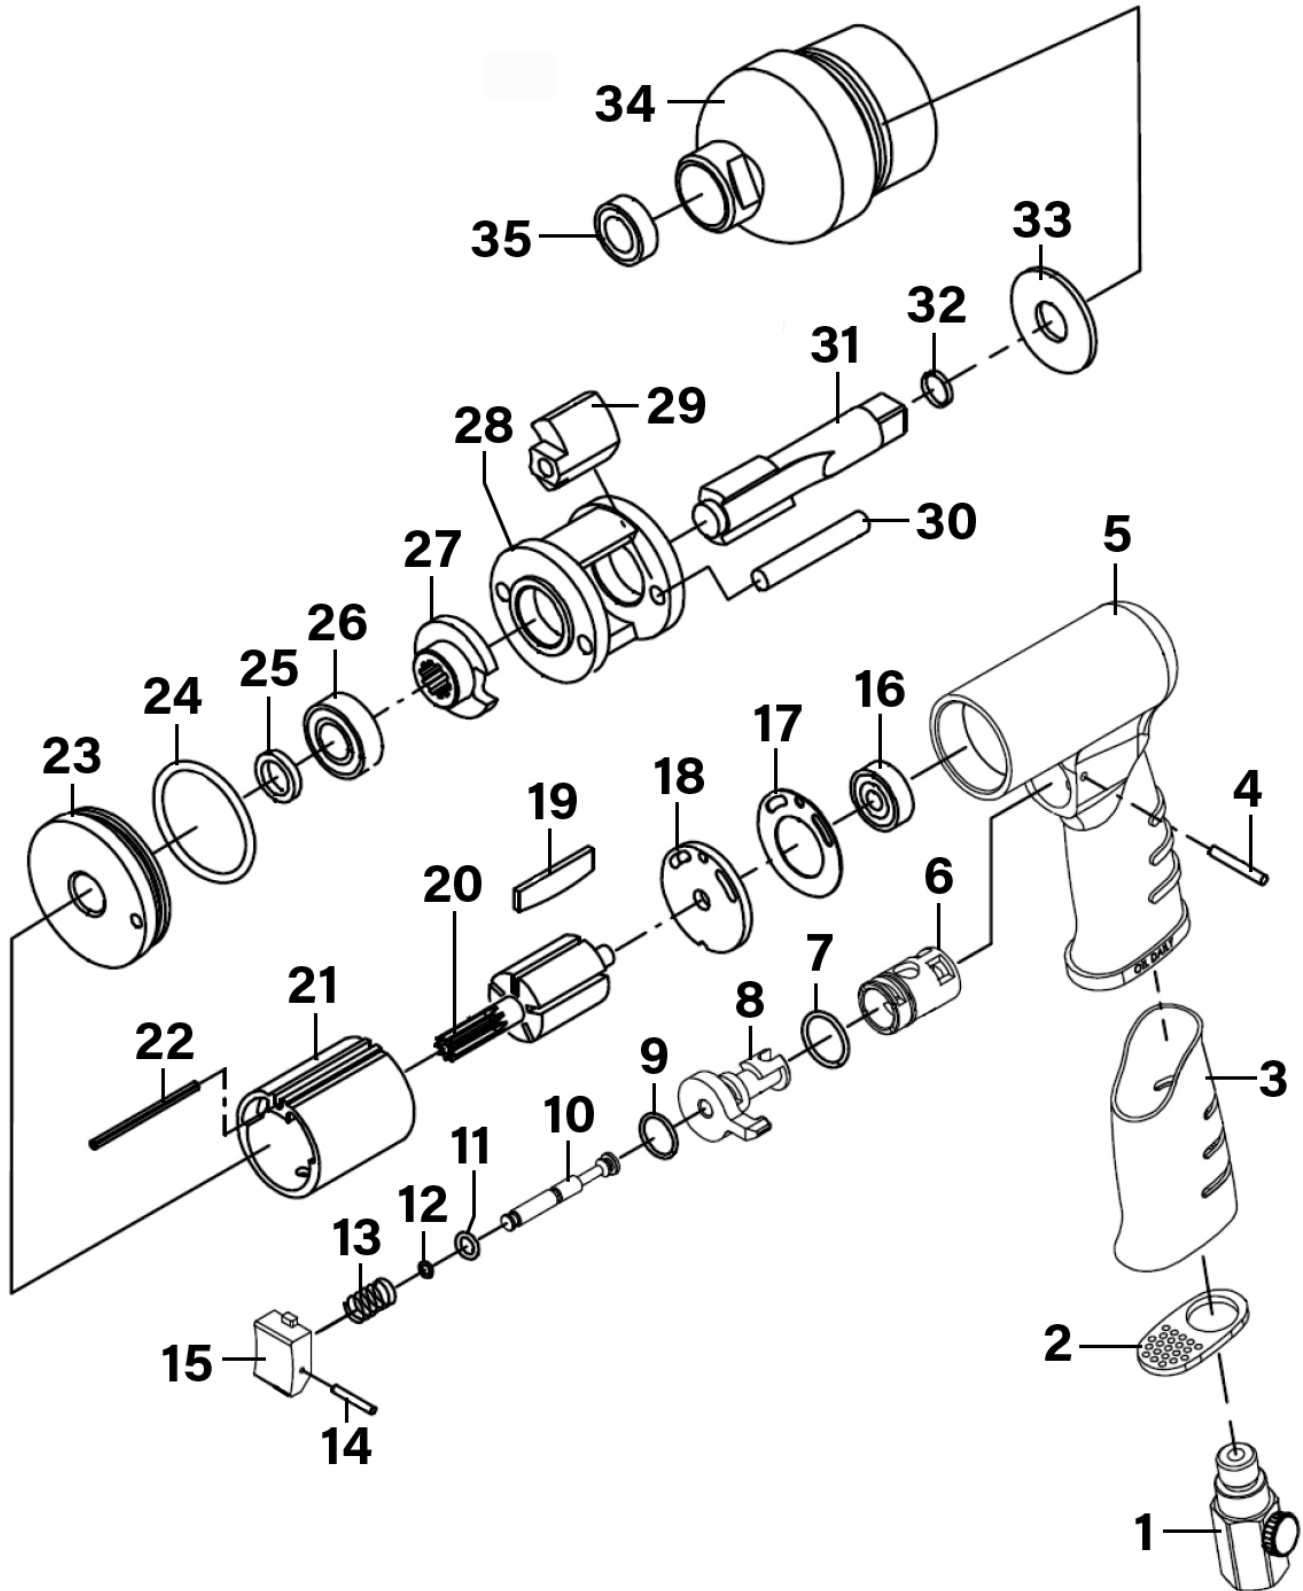

Parts Information:
PAir Impact Wrench 1/4" Sq Drive Diesel
Glow Plug Kit
Model No: SA141

NOTE: It is our policy to continually improve products and as such we reserve the right to alter data, specifications and component parts without prior notice. There may be alternative versions of this product, please contact us should you require this information.

Item	Part No.	Description
1	SA141.01	Air Inlet
2	SA141.02	Exhaust Deflector
3	SA141.03	Cover, Handle
4	SA32.V2-18	Spring Pin M3 X 26
5	SA141.05	Motor Housing
6	SA141.06	Reverse Bushing
7	SA141.07	O-Ring, (Ex: 20.35 In: 17.33 Cs: 1.51)
8	SA141.08	Reverse Valve
9	SA141.09	O-Ring, (Ex: 14.58 In: 11.62 Cs: 1.48)
10	SA141.10	Throttle Valve
11	SA77S.V4-19	O-Ring, (Ex: 8.03 In: 4.47 Cs: 1.78)
12	SA141.12	O-Ring, (Ex: 5.38 In: 2.34 Cs: 1.52)
13	SA141.13	Spring Dia 11.1mm
14	SA141.14	Spring Pin M2 X 16
15	SA141.15	Trigger Button
16	SA141.16	Ball Bearing
17	SA141.17	Gasket
18	SA141.18	End Plate, Rear
19	SA141.19	Rotor Blade
20	SA141.20	Rotor
21	SA141.21	Cylinder

Item	Part No.	Description
22	SA141.22	Spring Pin
23	SA141.23	End Plate, Front
24	SA141.24	O-Ring, (Ex: 28.68 In: 25.12 Cs: 1.78)
25	SA141.25	Oil Seal
26	SA141.26	Ball Bearing
27	SA141.27	Cam
28	SA141.28	Hammer Cage
29	SA141.29	Hammer Dog
30	SA141.30	Hammer Pin
31	SA141.31	Anvil
32	SA141.32	Collar, Anvil
33	FWM10.SB	Flat Washer M10 Black
34	SA141.34	Hammer Case
35	SA141.35	Dust Cover
--	SA141.36	1/4"dr Deep Impact Socket 8mm (Not Shown)
--	SA141.37	1/4"dr Deep Impact Socket 9mm (Not Shown)
--	SA141.38	1/4"dr Deep Impact Socket 10mm (Not Shown)
--	SA141.39	1/4"dr Deep Impact Socket 11mm (Not Shown)
--	SA141.40	1/4"dr Deep Impact Socket 12mm (Not Shown)
--	SA141.41	Extension Bar 50mm (Not Shown)
--	SA141.42	1/4"dr Universal Joint (Not Shown)